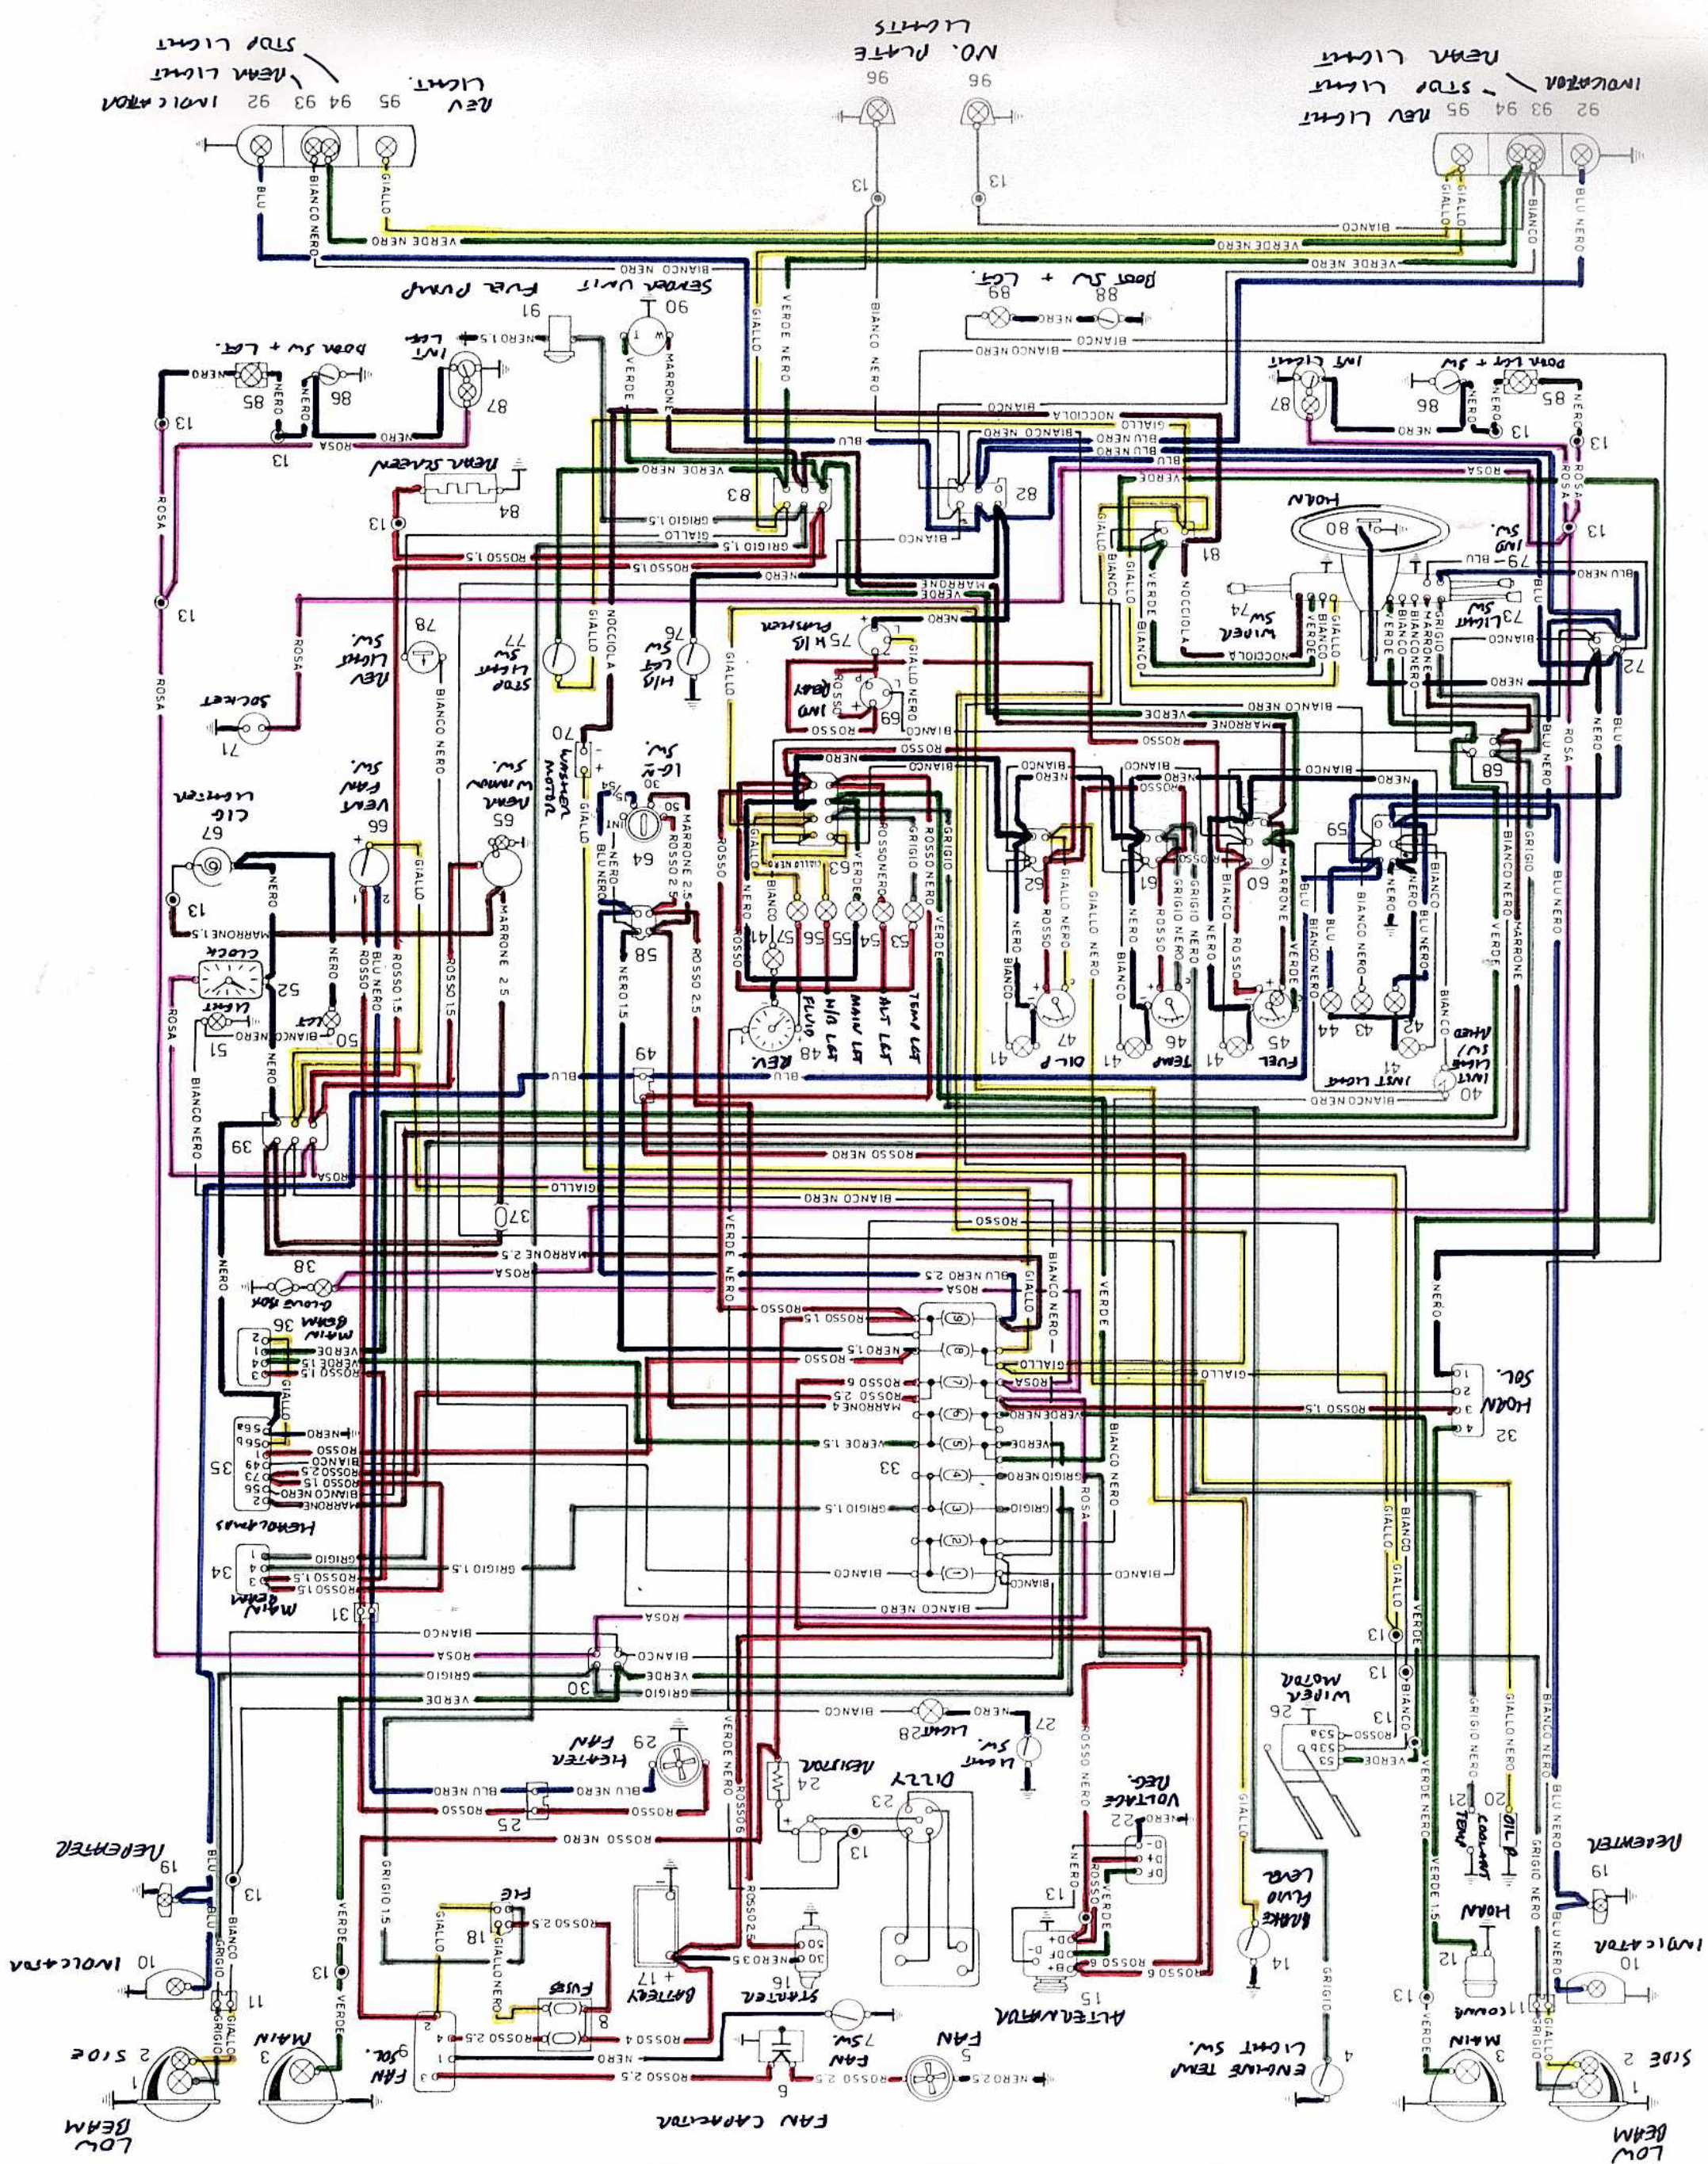

2000 HF

- Verde = Green
- Nero = Black
- Rossa = Red
- Grigio = Grey
- Marrone = Brown
- Nocciola = Hazel
- Bianco = White
- Blu = Blue
- Giallo = Yellow

NEV LIGHT 95 94 93 92 INDICATOR
NEAR LIGHT
STOP LIGHT

NO. PLATE LIGHTS

NEV LIGHT 92 93 94 95
STOP LIGHT
INDICATOR

HORN SW

LOW BEAM
SIDE 2
MAIN
HORN
WASHER MOTOR
NEUTRAL

ENGINE TEMP LIGHT SW

FAN CAPACITOR

LOW BEAM
SIDE 2
MAIN
HORN
WASHER MOTOR
NEUTRAL